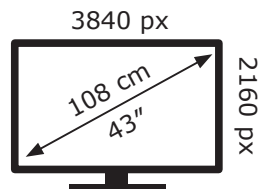

**ENERG** 

**LG Electronics**

43US662H0ZC

**65** kWh/1000h

ABCDEF**G**

**82** kWh/1000h

2019/2013