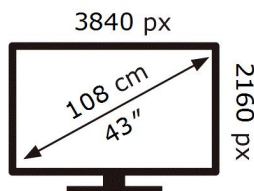

HG43AU800EU

**72** kWh/1000h

ABCDEF **G**

**103** kWh/1000h

2019/2013